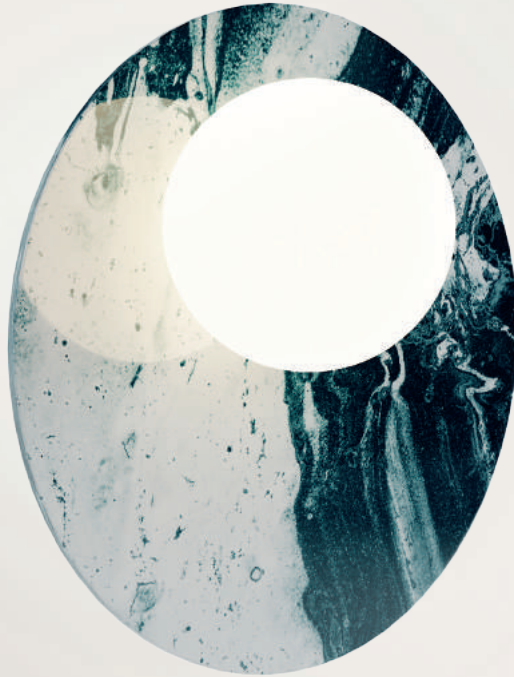

Aluminium imprimé
par sublimation

Taille unique

Opaline triplex
Soufflée à la bouche :
Ø 12 cm

LED E14 7W

Dimmable

Blanc chaud
2700 Kelvin

Saisissez du texte ici

Norme CE

TÖRÖ II

Objet utilitaire entre art et design, cette lampe habillera votre intérieur avec des couleurs et des formes organiques. La lampe est disponible dans plusieurs motifs et tailles.

TOR002