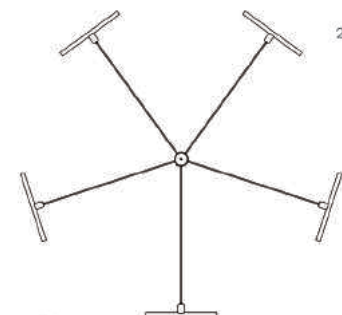

OMBELLE II

This majestic light illuminates you under its umbrella.

OMBE02