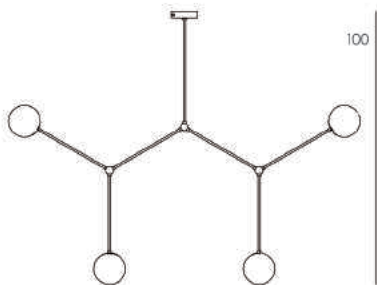

DIONYSOS

Dionysos is the god of wine and its excesses, madness and excessiveness.