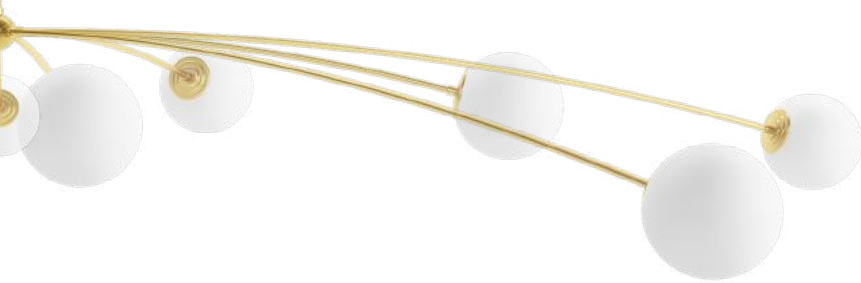

DIMENSIONS

Most of our lamps are available in 3 standard sizes S, M and L. You can find a summary of all the lamps and their different sizes p. 110 to 115.

We want to make sure that each of our lights work harmoniously with your interior. Do not hesitate to ask us for any adaptation of the proposed dimensions by contacting us by email at info@gobolights.be

We will be happy to respond to your request.