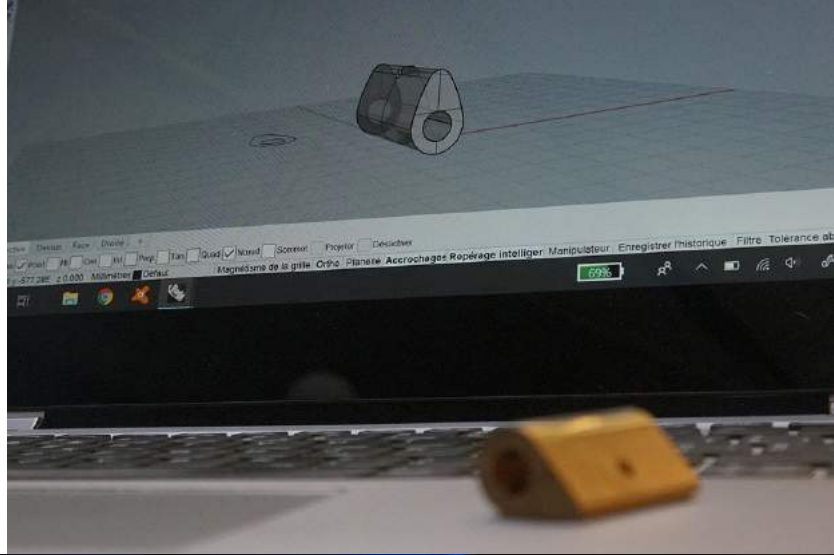

Our lights are assembled
and tested in our workshop.

It also endeavours to
encourage meetings and
collaborations on the basis
of varied projects.