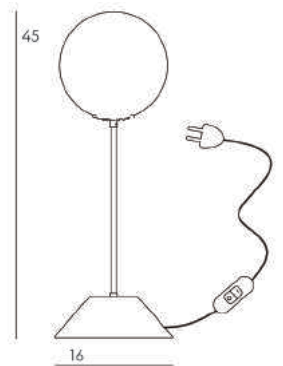

Hand-turned gray

Unique size

Opal triplex, mouth-blown: Ø 15 cm

LED E14 7W

Dimmable

Warm white 2700 Kelvin

CE standard

LUNG01

LUNG

The name of this slender lamp means long in Romanian.