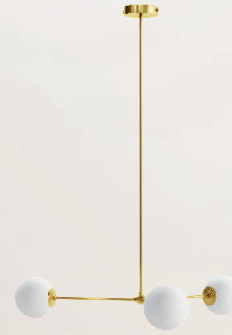

Brushed brass

Available in 3 sizes,
Dimensions p. 110

Mouthblow triplex
opaline :
Ø 12 cm

LED E14 7W

Dimmable

Warm white
2700 Kelvin

CE standard

EOLE I S
L.70 X I.70 X H.100

EOLE I M
L.100 X I.100 X H.100

EOLE I L
L.120 X I.20 X H.150