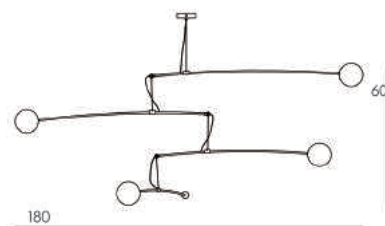

NOTOS

Notos, the master of the violent south wind.

NOTO01