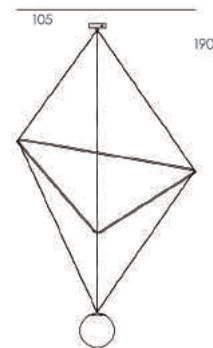

# CHRONOS

Chronos, the god of Time had transformed a young man into a precious stone.

CHRO01

CHRONOS M  
L.55 X I.150 X H.110

CHRONOS L  
L.105 X I.105 X H.190

Brushed brass

Disponible en 2  
tailles, Dimensions p.  
110