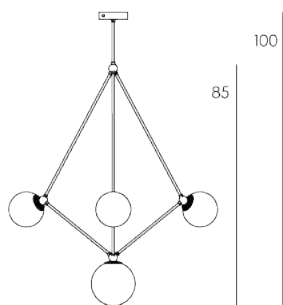

Brushed brass

Available in 3 sizes,
Dimensions p. 110

Mouthblow triplex
opaline :
Ø 12 et 15 cm

LED E14 7W

Dimmable

Warm white
2700 Kelvin

CE standard

HERM01

MAÏA I

The Greek nymph Maia mother of Hermes, goddess of spring.