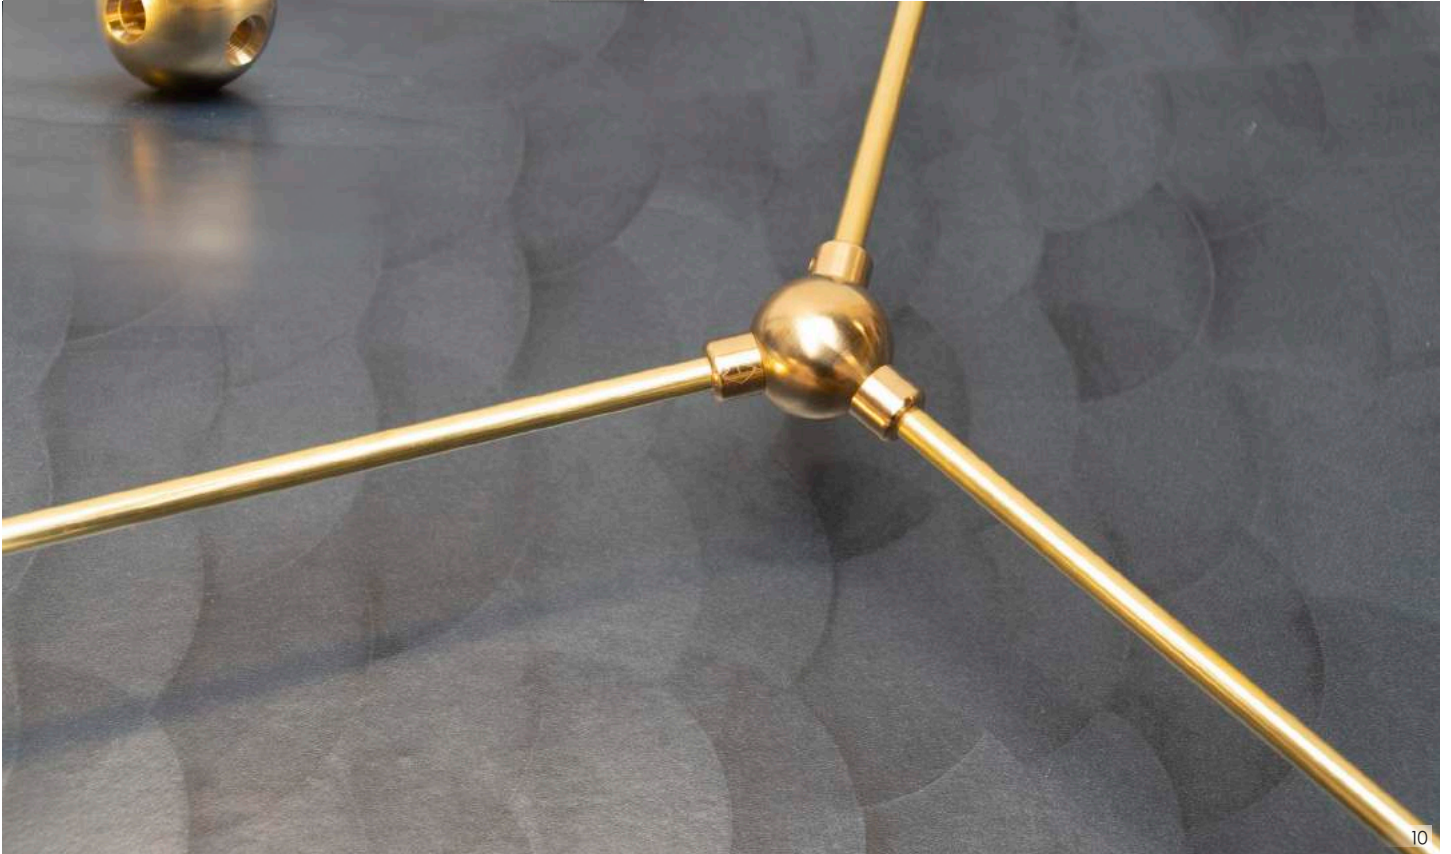

# MATERIALS & FINISHS

Our brass parts are milled using a digital machine, and are then polished by hand, which gives them an optimal finish.

Our glass globes are mouth blown in a family owned glass blower workshop located in Poland.