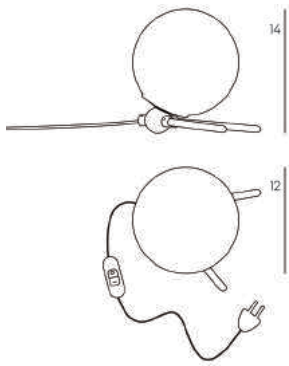

ALCYON

The alcyon is a fabulous bird which, according to a Greek legend, owed its birth to the metamorphosis of Alcyone.

ALCY01

Brushed brass

Unique size

Opal triplex, mouth-blown: Ø 12 cm

LED E14 7W

Dimmable

Warm white 2700 Kelvin

CE standard