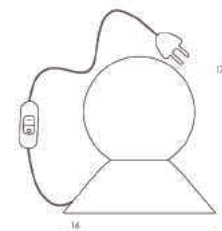

SOBRU REF.SOBR01

SOBR01 : Ø 16 X H.17

Product sheet P. 100.