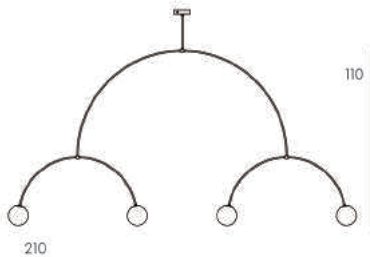

Brushed brass

Unique size

Opal triplex, mouth-blown: Ø 12 cm

LED E14 7W

Dimmable

Warm white 2700 Kelvin

CE standard

OLYM01

OLYMPIAS

A mythical, magical, magnificent Mount.