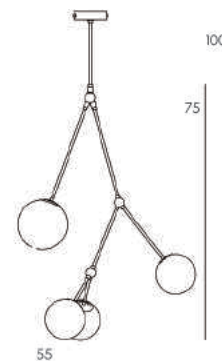

CHLORIS II

The empress nymph of the flower kingdom.