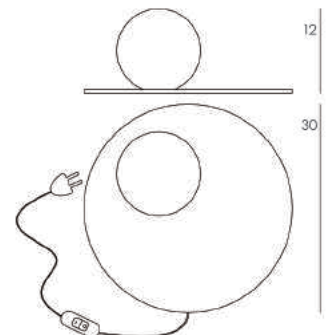

TÖRÖ II

Utility object between art and design, this lamp will dress your interior with colors and organic shapes. The lamp is available in several patterns and sizes.

TOR002