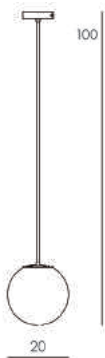

Brushed brass

Unique size

Opal triplex, mouth-blown: Ø 20 cm

LED E14 7W

Dimmable

Warm white 2700
Kelvin

CE standard

POLY01

POLYPHEME

In Greek mythology, Polyphème is the Cyclope that Odysseus faces in Homer's Odyssey