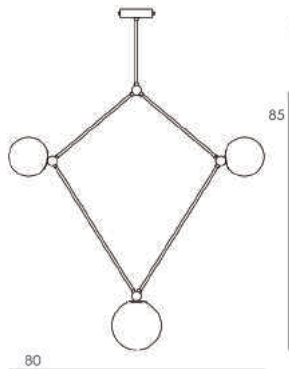

HERM01

HERMES

According to the Greek mythology, the young god Hermes functioned as the emissary and messenger of the gods.