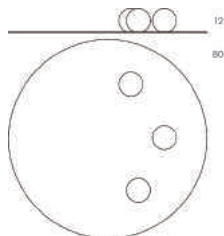

TÖRÖ I REF.TORO01

TORO01 : Ø 100 X H.12
Available in several finishes

Product sheet P. 94.