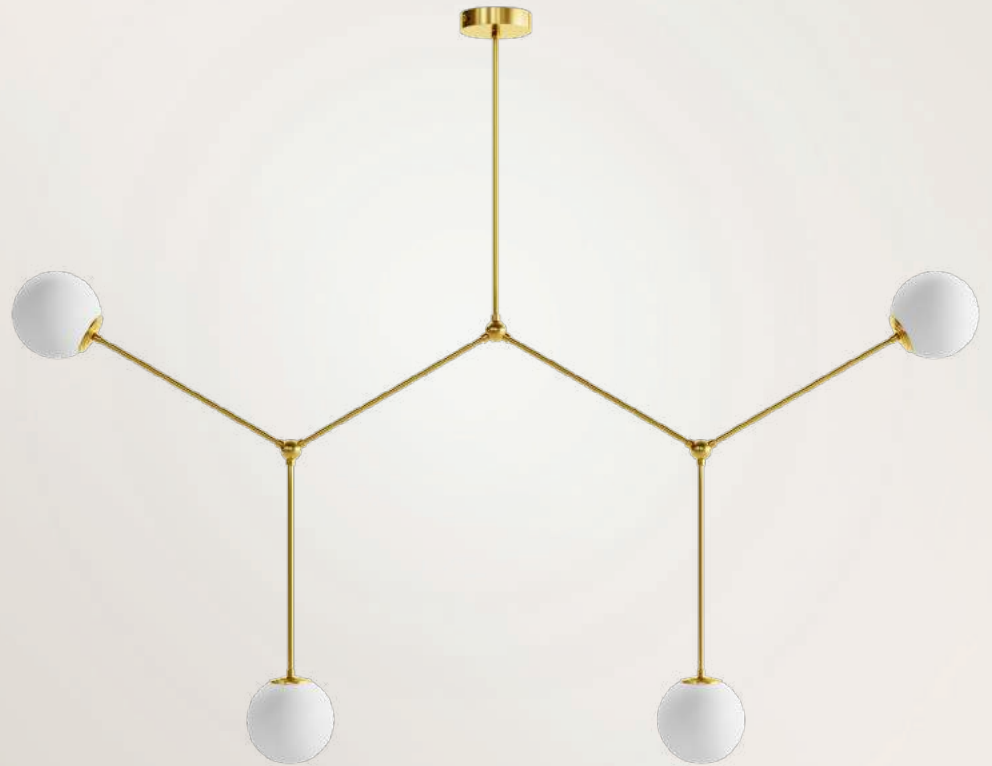

Brushed brass

Unique size

Opal triplex, mouth-blown: Ø 12 cm

LED E14 7W

Dimmable

Warm white 2700 Kelvin

CE standard