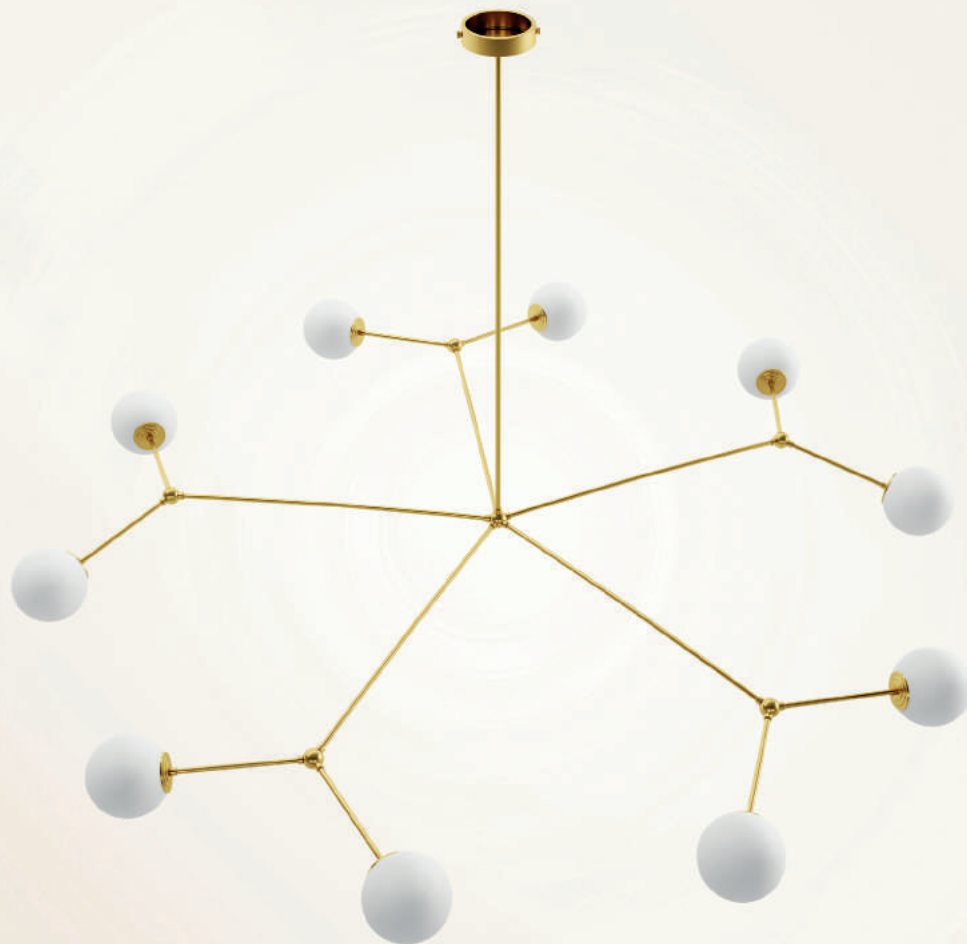

Brushed brass

Taille unique

Mouthblow triplex
opaline :
Ø 12 cm

LED E14 7W

Dimmable

Warm white
2700 Kelvin

CE standard