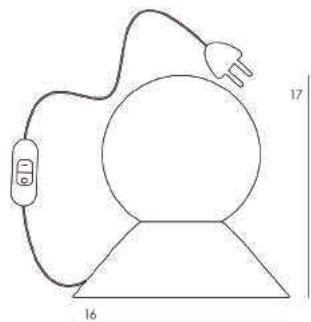

SOBRU

Sobru means sober in Romanian, Brancusi's country of origin.

SOBR01

Hand-turned gray

Unique size

Opal triplex, mouth-blown: Ø 12 cm

LED E14 7W

Dimmable

Warm white 2700 Kelvin

CE standard