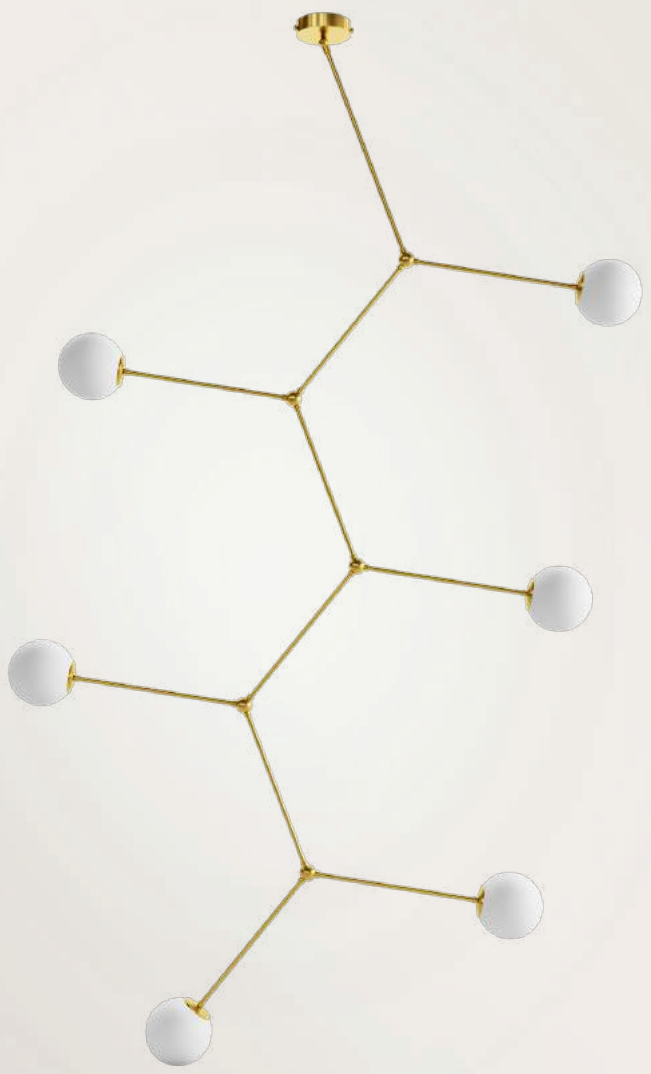

MERCURE III

Mercury was the Roman god of commerce, often serving as a mediator between the gods and mortals.

MERC03

Brushed brass

Unique size

Opal triplex, mouth-blown: Ø 12 cm

LED E14 7W

Dimmable

Warm white 2700 Kelvin

CE standard