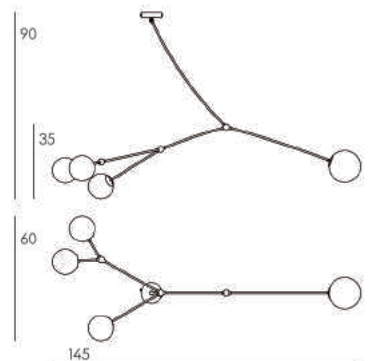

CARPOS

Carpos is the fruit of the love between Zephyr, the west wind bringing spring, and Chloris the flower nymph.

CARP01