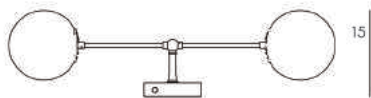

55

JANU01

JANUS

This light is inspired by the Greek God Janus who had two heads,