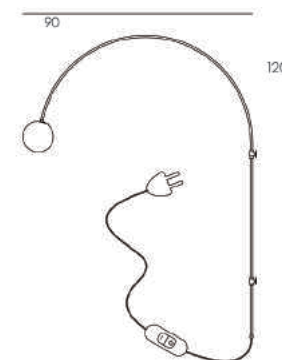

ARTEMIS

This lamp takes the shape of the bow used by Artemis, the goddess of the hunt