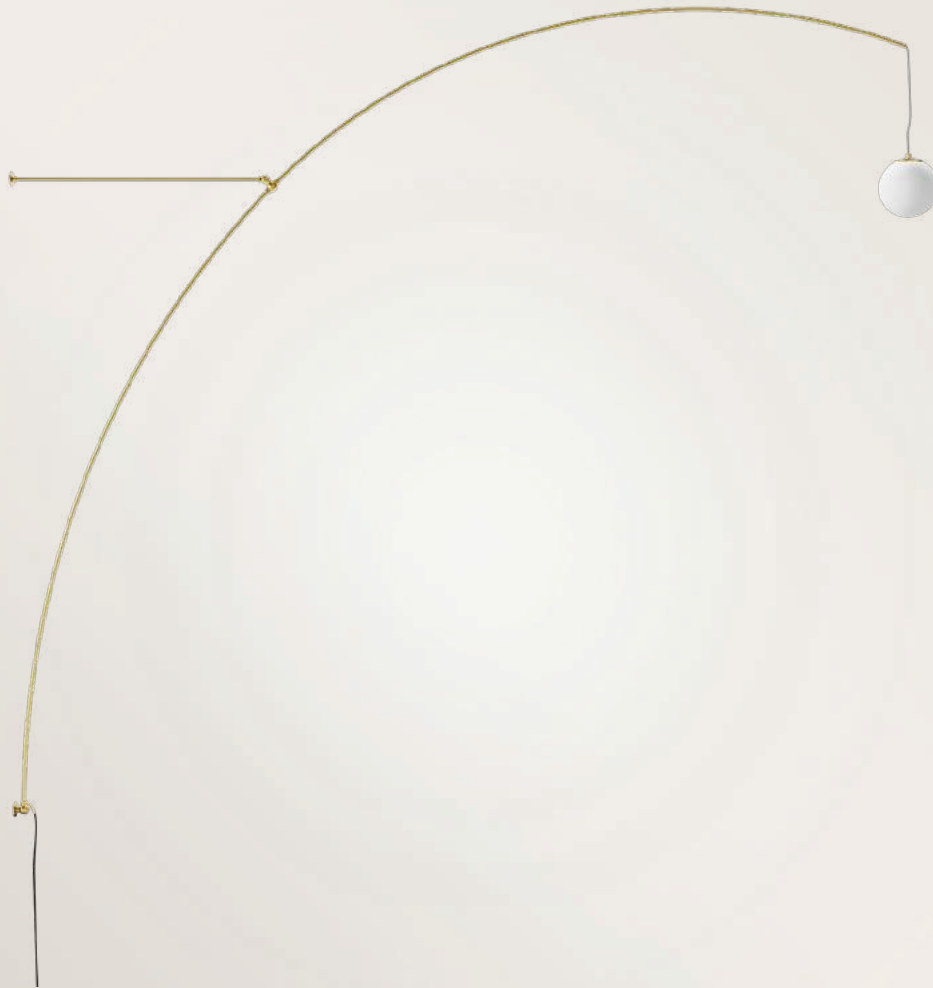

IRIS I

The rainbow that links the Earth and the Sun.

IRIS01

Brushed brass

Unique zise

Opal triplex, mouth-blown: Ø 12 cm

LED E14 7W

Dimmable

Warm white 2700 Kelvin

CE standard