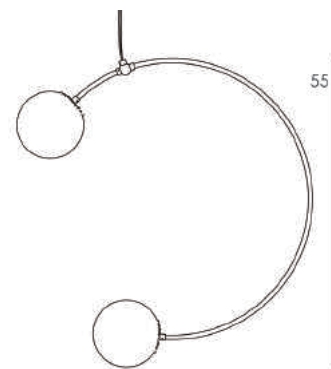

# SELENE

Selene, the brightest object in the darkness of the night.

SELE01

Brushed brass

Available in 3 sizes,  
Dimensions p. 110

Mouthblow triplex  
opaline :  
Ø 12 cm

LED E14 7W

Dimmable