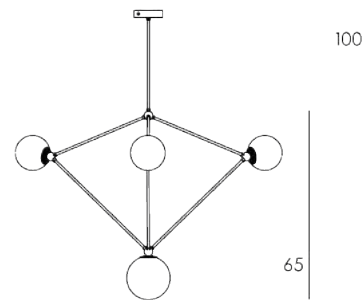

MAÏA II

The Greek nymph Maia mother of Hermes, goddess of spring.

Brushed brass

Available in 3 sizes,
Dimensions p. 110

Opaline triplex
Soufflée à la bouche :
Ø 12 et 15 cm

LED E14 7W

Dimmable

Warm white
2700 Kelvin

CE standard