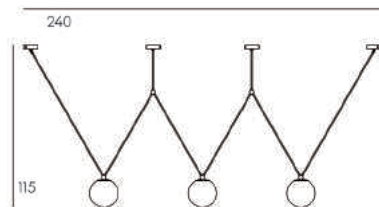

VENUS-MODULE

Our Venus can multiply to fit your space.

VENU01

Brushed brass

Unique size,
dimensions P.110

Opal triplex, mouth-
blown: Ø 20 cm

LED E14 7W

Dimmable

Warm white 2700
Kelvin

CE standard