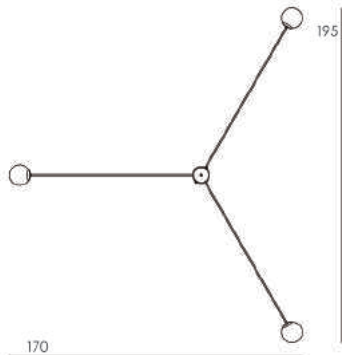

EOLE01

EOLE I

Eole was the divine keeper of the winds and king of the mythical, floating island of Aiolia.