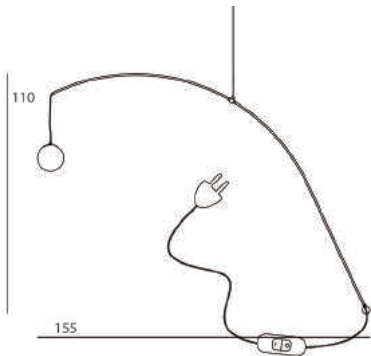

Brushed brass

Unique size

Opal triplex, mouth-blown: Ø 12 cm

LED E14 7W

Dimmable

Warm white 2700 Kelvin

CE standard

IRIS02

IRIS II

The rainbow that links the Earth and the Sun.