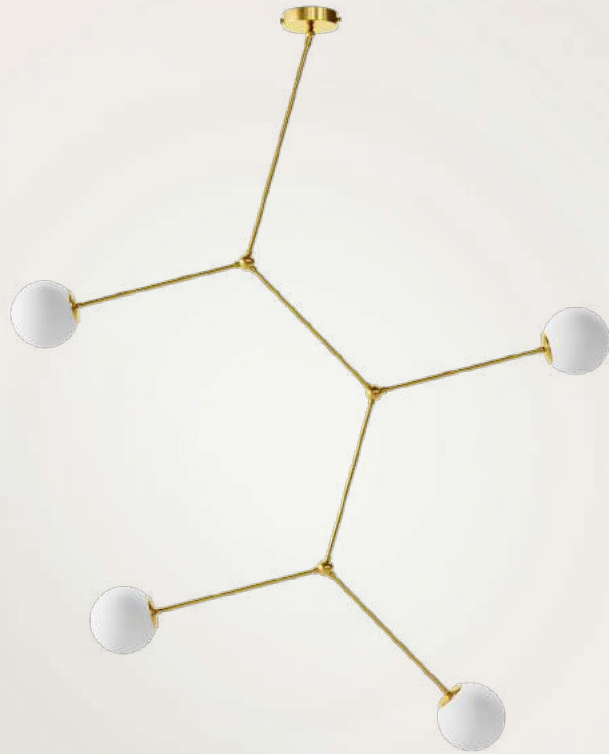

Brushed brass

Unique size

Opal triplex, mouth-blown: Ø 12 cm

LED E14 7W

Dimmable

Warm white 2700
Kelvin

CE standard

MERC01

MERCURE I

Mercury was the Roman god of commerce, often serving as a mediator between the gods and mortals.