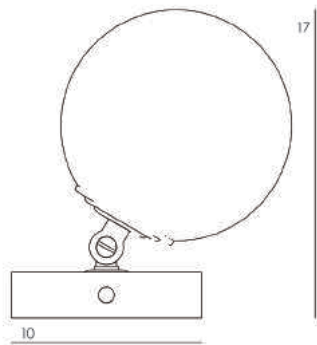

ANEMOI

Anemoi is the name given to the spirits of directional winds.

ANEM01

Brushed brass

Unique size

Opal triplex, mouth-blown: Ø 12 cm

LED E14 7W

Dimmable

Warm white 2700 Kelvin

CE standard