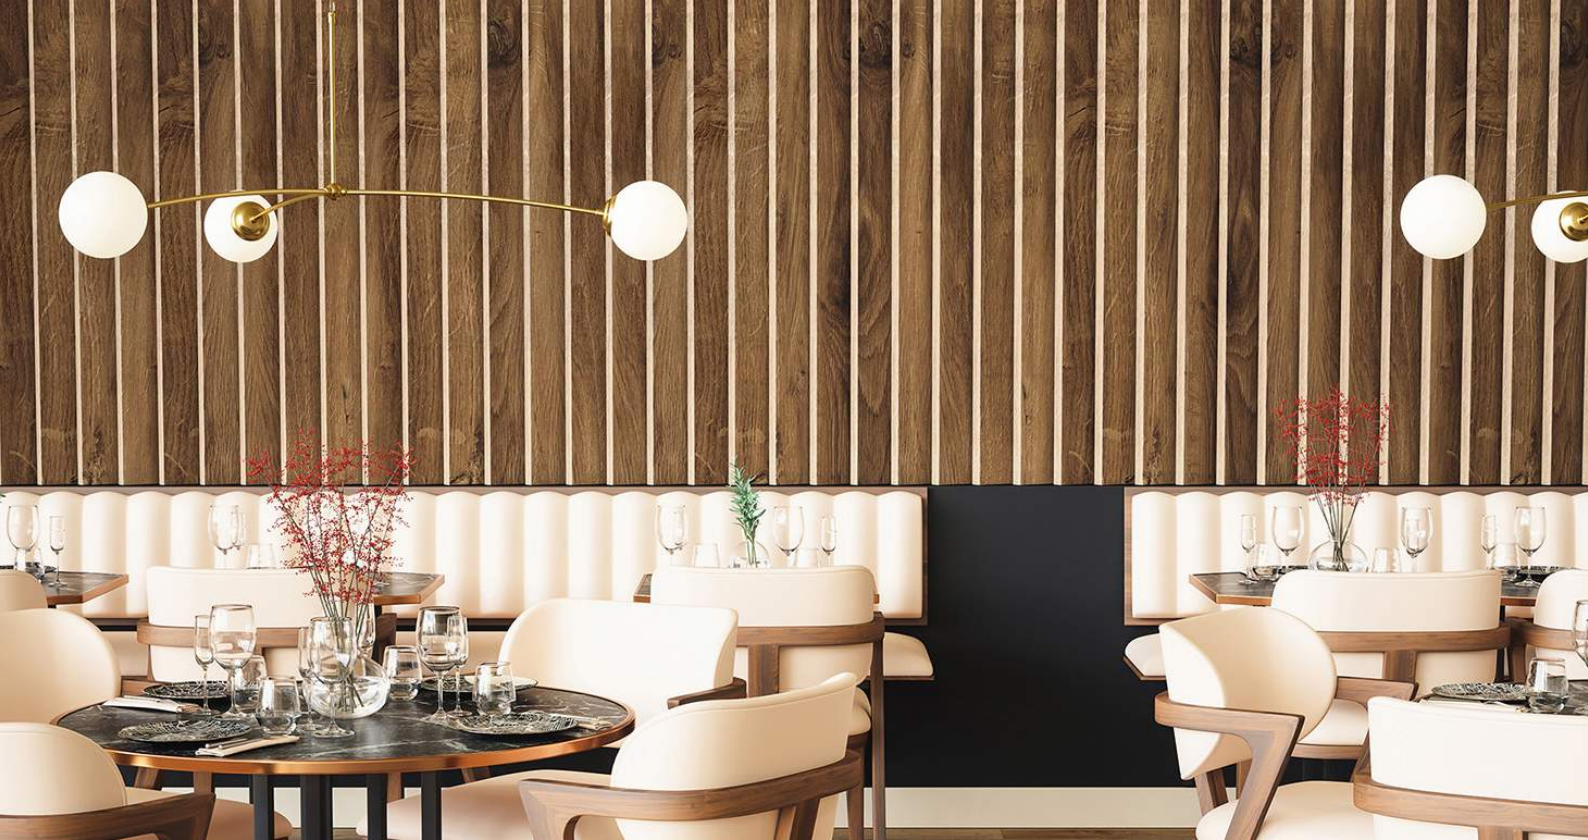

A PROJECT ?

Whether it is for housing projects or those for hotels, bars, restaurants or shops, Gobolights is able to offer lights tailored to your needs.

We are available to imagine a new creation developed in collaboration with you.