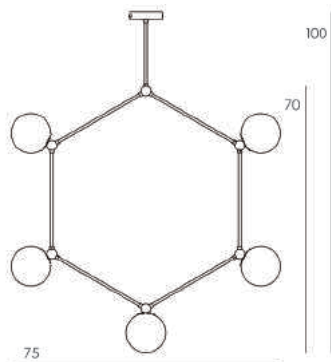

CE standard

Brushed brass

Unique size

Opal triplex, mouth-blown: Ø 12 cm

LED E14 7W

Dimmable

Warm white 2700  
Kelvin

CE standard