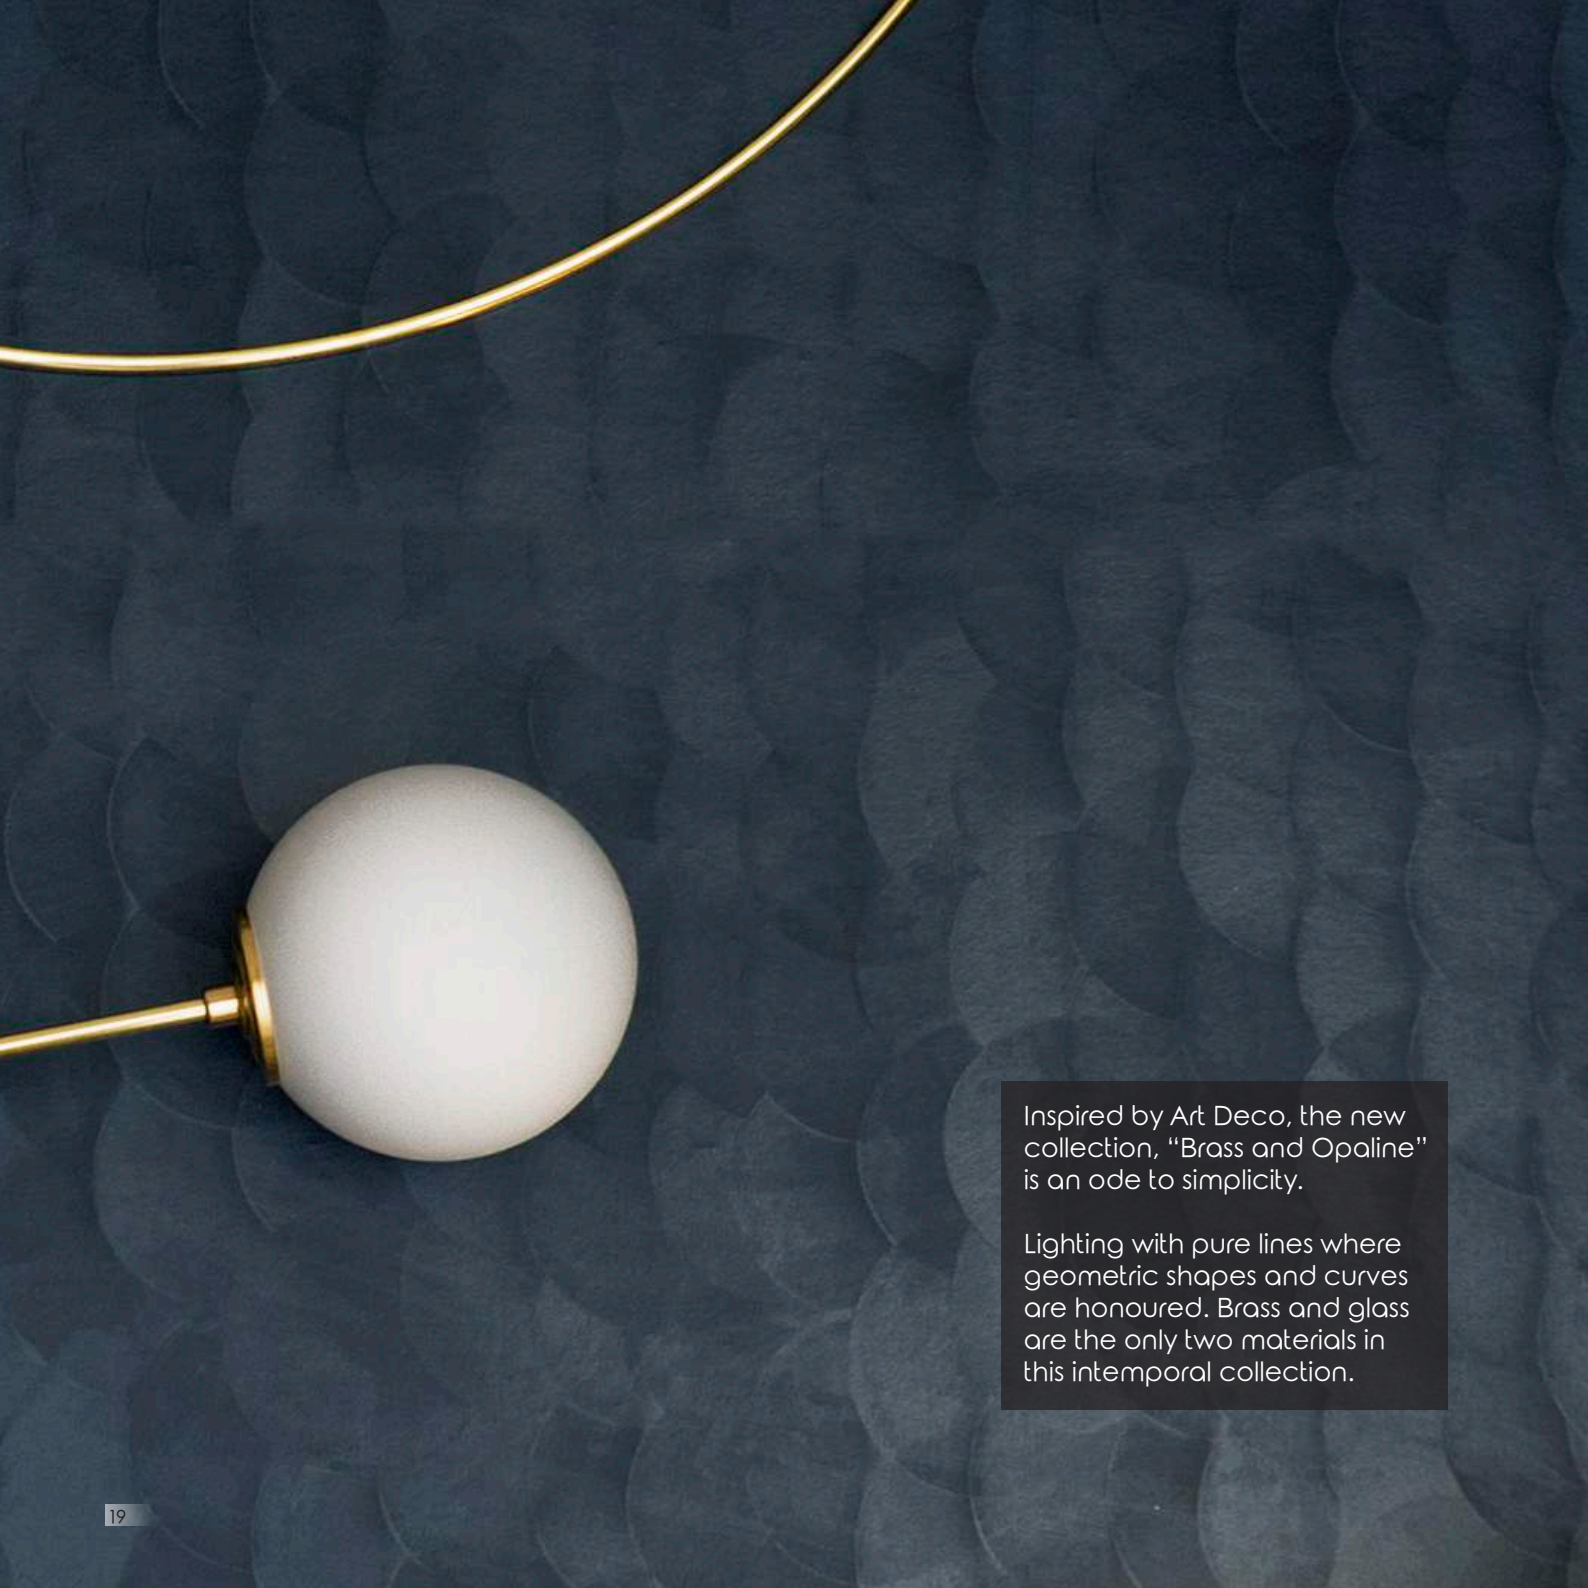

Inspired by Art Deco, the new collection, "Brass and Opaline" is an ode to simplicity.

Lighting with pure lines where geometric shapes and curves are honoured. Brass and glass are the only two materials in this intemporal collection.