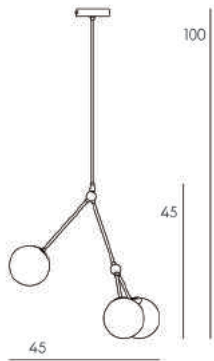

Unique size

Opal triplex, mouth-blown: Ø 12 cm

LED E14 7W

Dimmable

Warm white 2700  
Kelvin

CE standard

CHLOR01