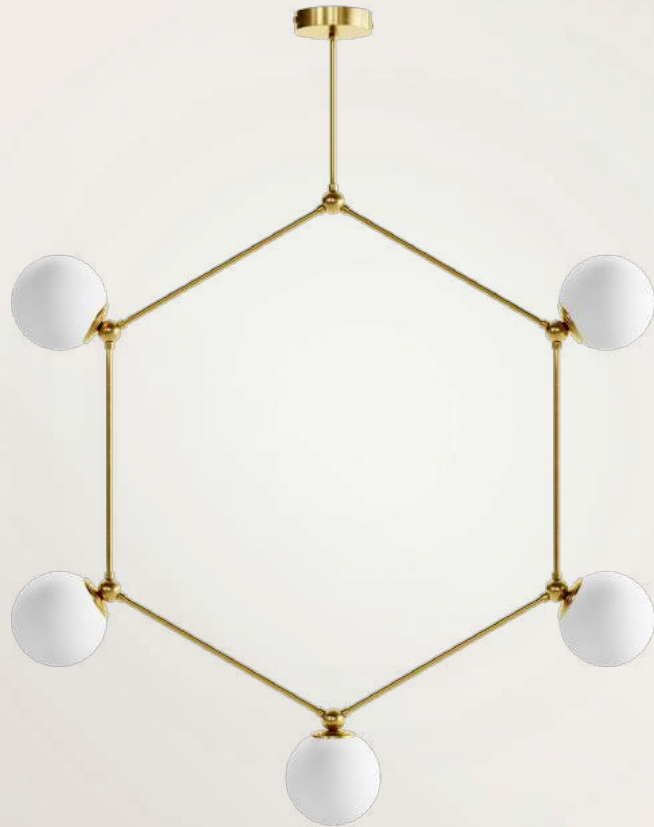

CE standard

Brushed brass

Unique size

Opal triplex, mouth-blown: Ø 12 cm

LED E14 7W

Dimmable

Warm white 2700  
Kelvin

CE standard