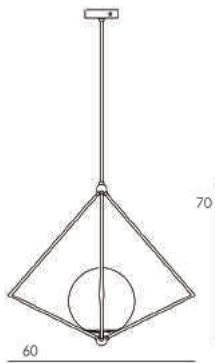

Brushed brass

unique size

Mouthblow triplex
opaline :
Ø 20 cm

LED E14 7W

Dimmable

Warm white
2700 Kelvin

CE standard

ATLA01

ATLAS

Atlas is a Titan who is condemned to sustain the sky for eternity.