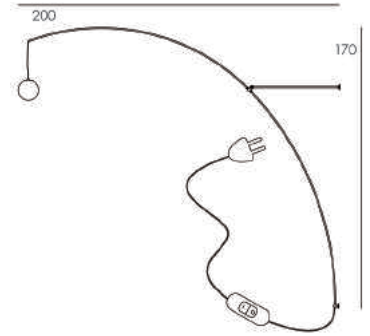

IRIS I

The rainbow that links the Earth and the Sun.

IRIS01

Brushed brass

Unique zise

Opal triplex, mouth-blown: Ø 12 cm

LED E14 7W

Dimmable

Warm white 2700 Kelvin

CE standard