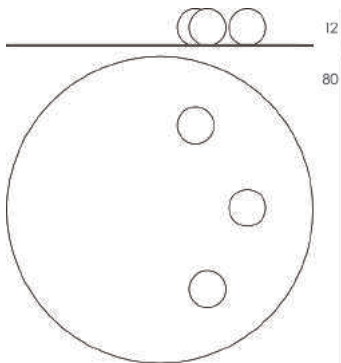

Sublimation
printed aluminium

Unique size

Opal triplex, mouth-
blown: Ø 12 cm

LED E14 7W

Dimmable

Warm white 2700
Kelvin

CE standard

TOR001

TÖRÖ I

Utility object between art and design, this lamp will dress your interior with colors and organic shapes. The lamp is available in several patterns and sizes.