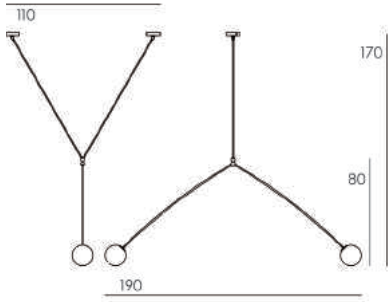

ATHOS

In Greek mythology Athos was the leader of the Gigantes. During the war against the Gods, Athos threw an enormous rock at Poseidon from Thrace but the rock missed him and fell into the sea, thus creating Mount Athos.

ATH001