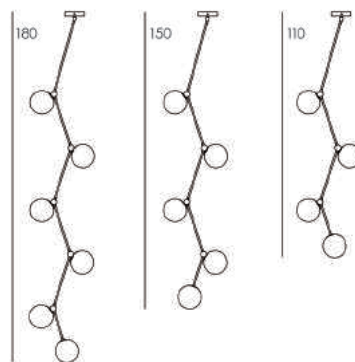

JUPITER

Jupiter say the poets is the father, the king of gods and men.
He reigns in Olympus and with a nod shakes the universe.

Brushed brass

3 tailles uniques

Opal triplex, mouth-blown: Ø 12 cm

LED E14 7W

Dimmable

Warm white 2700 Kelvin

CE standard