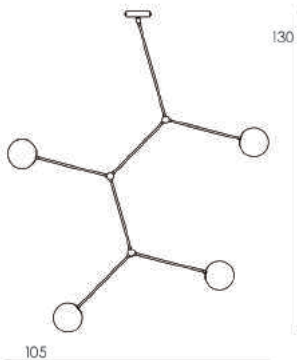

Brushed brass

Unique size

Opal triplex, mouth-blown: Ø 12 cm

LED E14 7W

Dimmable

Warm white 2700
Kelvin

CE standard

MERC01

MERCURE I

Mercury was the Roman god of commerce, often serving as a mediator between the gods and mortals.