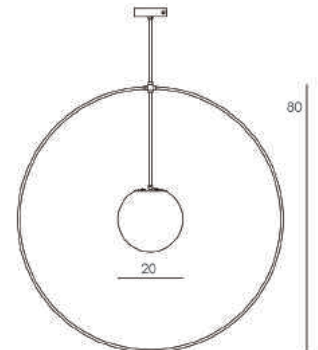

Laiton brossé

Available in 3 sizes,
Dimensions p.110

Mouthblow triplex
opaline :
Ø 12 cm

LED E14 7W

Dimmable

Warm white
2700 Kelvin

CE standard

HELIOS S
globe Ø 20 ; Ø 65

HELIOS M
globe Ø 15 ; Ø 45

HELIOS L
globe Ø 20 ; Ø 80

HELI01

HELIOS

God of the Sun, crown of light.