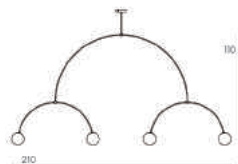

OLYMPIAS REF. OLYM01

OLYM01 : L.210 X I.12 X H.110
unique size

Product sheet P. 34.