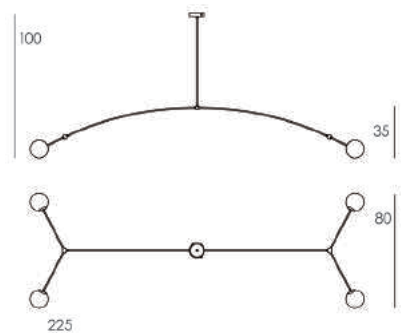

OURANOS

Ouranos is the Greek god personifying the starry sky.

OURA01