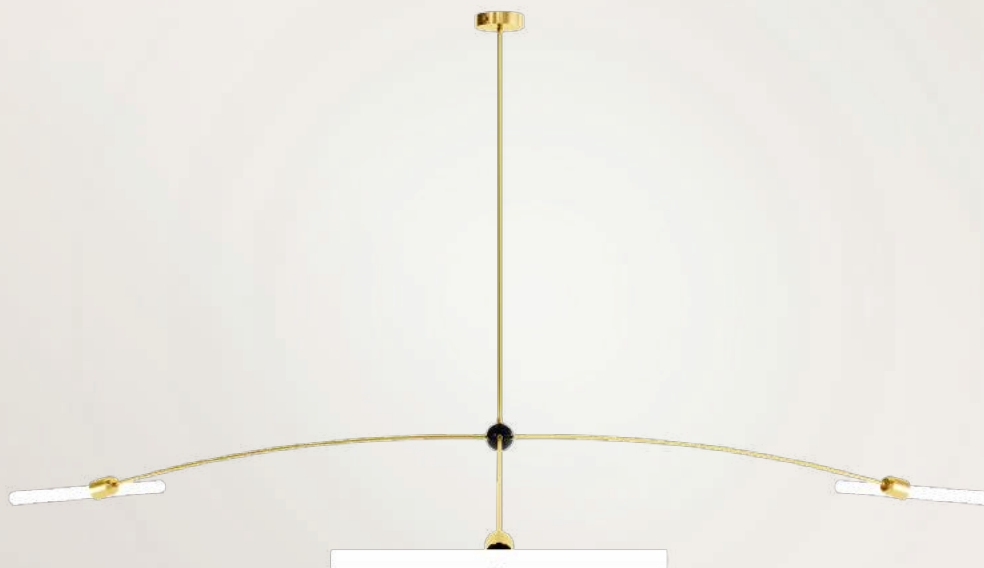

Brushed brass
and bakelite

Unique size

Glass tubes
LED S14D 12W

Dimmable

Warm white 2200
Kelvin

CE standard

OMBE01

OMBELLE I

This majestic light illuminates you under its umbrella.