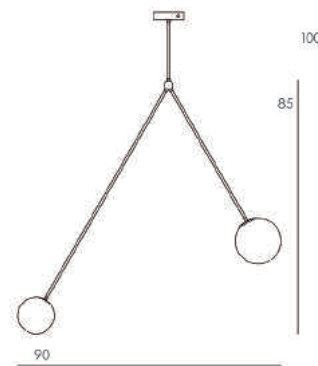

DIOSCURIS

In Greek mythology, Castor and Pollux, known together as the Dioscuri, are the twin sons of Leda.

DIOS01

Brushed brass

Unique size

Mouthblow triplex
opaline :
Ø 12 et 15 cm

LED E14 7W

Dimmable

Warm white 2700
Kelvin

CE standard