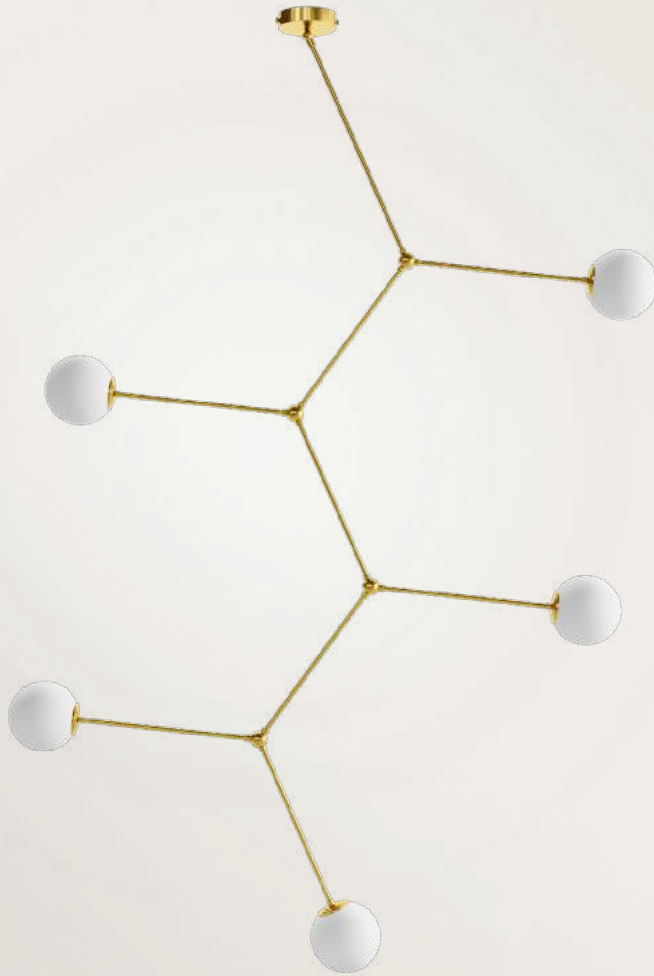

# MERCURE I

Mercury was the Roman god of commerce, often serving as a mediator between the gods and mortals.

Brushed brass

Unique size

Opal triplex, mouth-blown: Ø 12 cm

LED E14 7W

Dimmable

Warm white 2700 Kelvin