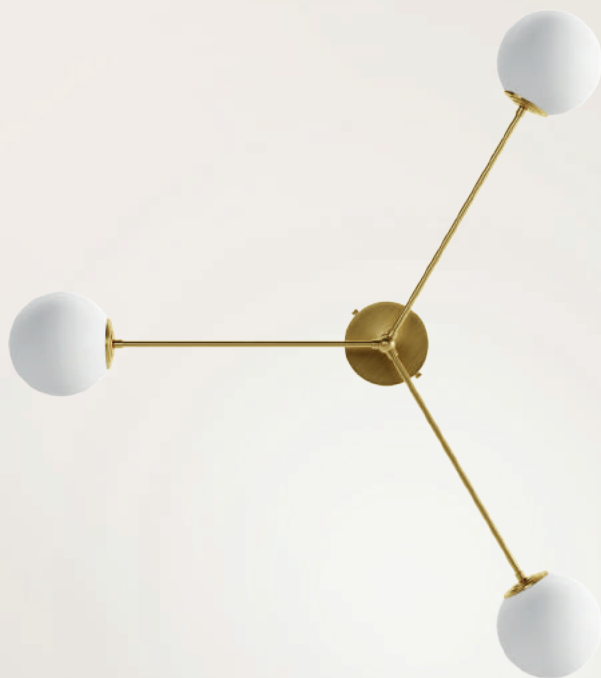

# HECATE

Hecate is the goddess of the new moon, often represented with three heads.

HECA01

15

45

Brushed brass

Available in 2 sizes,  
Dimensions p. 110

Mouthblow triplex  
opaline :  
Ø 12 cm