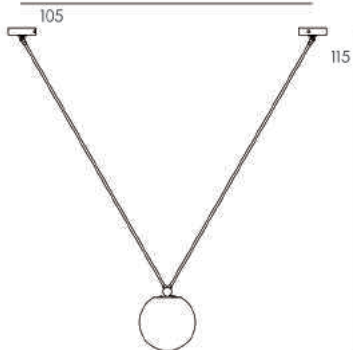

Brushed brass

Unique size

Opal triplex, mouth-blown: Ø 20 cm

LED E14 7W

Dimmable

Warm white 2700
Kelvin

CE standard

VENU01

VENUS

Venus is the Roman goddess of love, beauty, and victory. It is said that she comes from a wave of the sea.