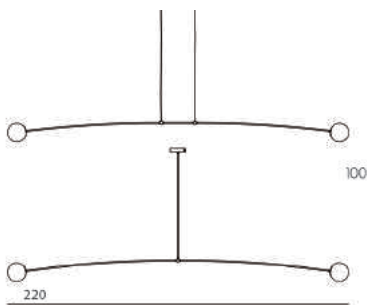

NEMESIS

Nemesis is the Greek Goddess of fair anger, revenge and balance which has inspired this light.

NEME01

Brushed brass

Available in 3 sizes,
Dimensions p.110

Mouthblow triplex
opalinee :
Ø 12 cm

LED E14 7W

Dimmable

Warm white
2700 Kelvin

CE standard