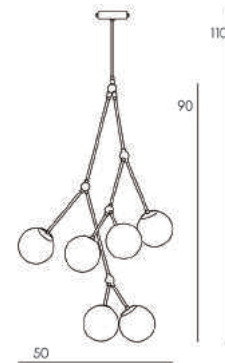

CHLORIS III

The empress nymph of the flower kingdom.

CHLO03

Brushed brass

Unique size

Opal triplex, mouth-blown: Ø 12 cm

LED E14 7W

Dimmable

Warm white 2700 Kelvin

CE standard