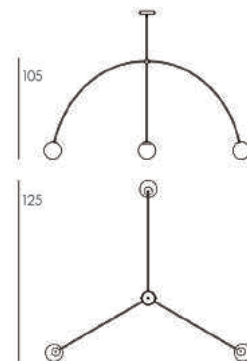

POSEIDON

God of the Seas, his trident lights the oceans.

POSE01

Brushed brass

unique size

Mouthblow triplex
opaline :
Ø 12 cm

LED E14 7W

Dimmable

Warm white
2700 Kelvin

CE standard