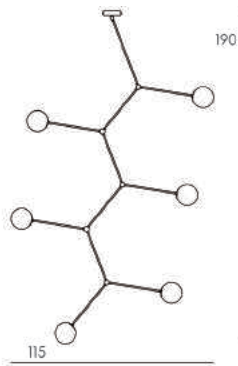

MERCURE III

Mercury was the Roman god of commerce, often serving as a mediator between the gods and mortals.

MERC03

Brushed brass

Unique size

Opal triplex, mouth-blown: Ø 12 cm

LED E14 7W

Dimmable

Warm white 2700 Kelvin

CE standard