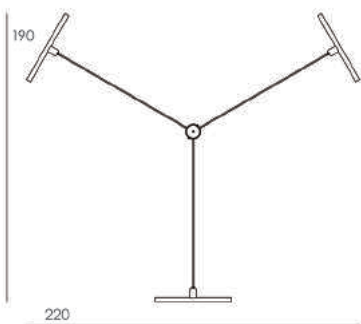

Brushed brass
and bakelite

Unique size

Glass tubes
LED S14D 12W

Dimmable

Warm white 2200
Kelvin

CE standard

OMBE01

OMBELLE I

This majestic light illuminates you under its umbrella.